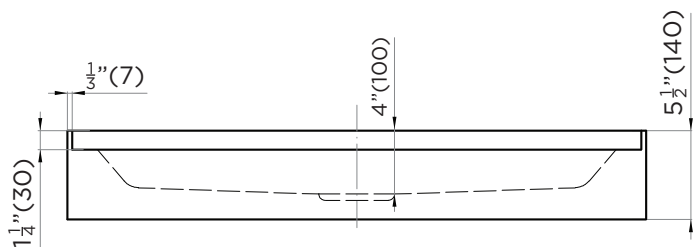

SPECIFICATIONS / TECHNICAL DATA

SHOWER BASE

SINGLE THRESHOLD

ATTENTION! Dimensions may vary by up to 3/8". It is highly recommended to pull all dimensions of actual model for installation and measuring purposes.