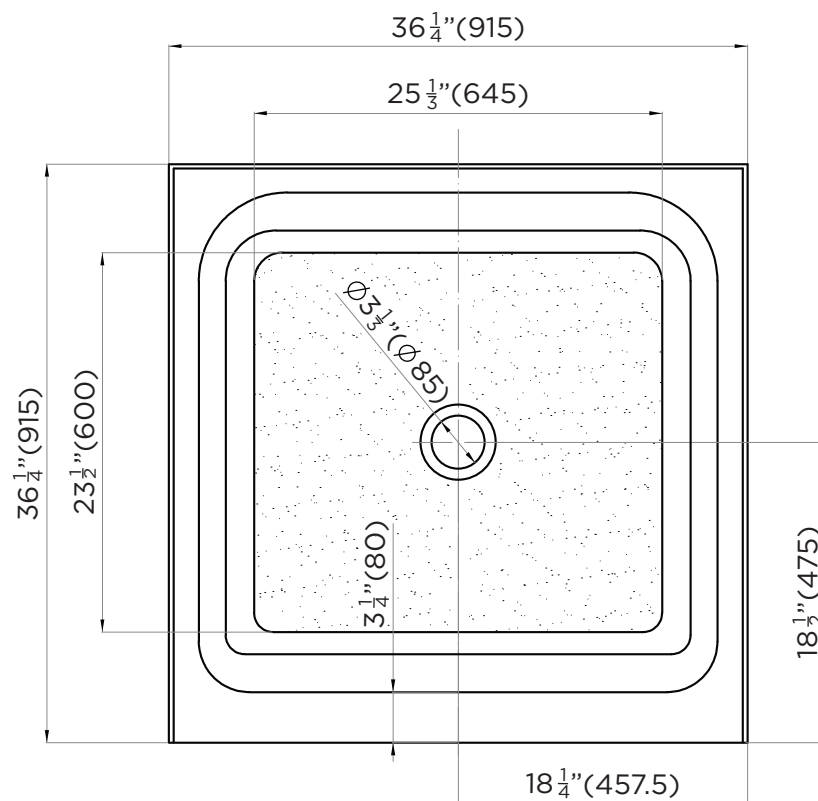

SPECIFICATIONS / TECHNICAL DATA

SHOWER BASE

SINGLE THRESHOLD

ATTENTION! Dimensions may vary by up to 3/8". It is highly recommended to pull all dimensions of actual model for installation and measuring purposes.

MODEL# SBA3636W-F